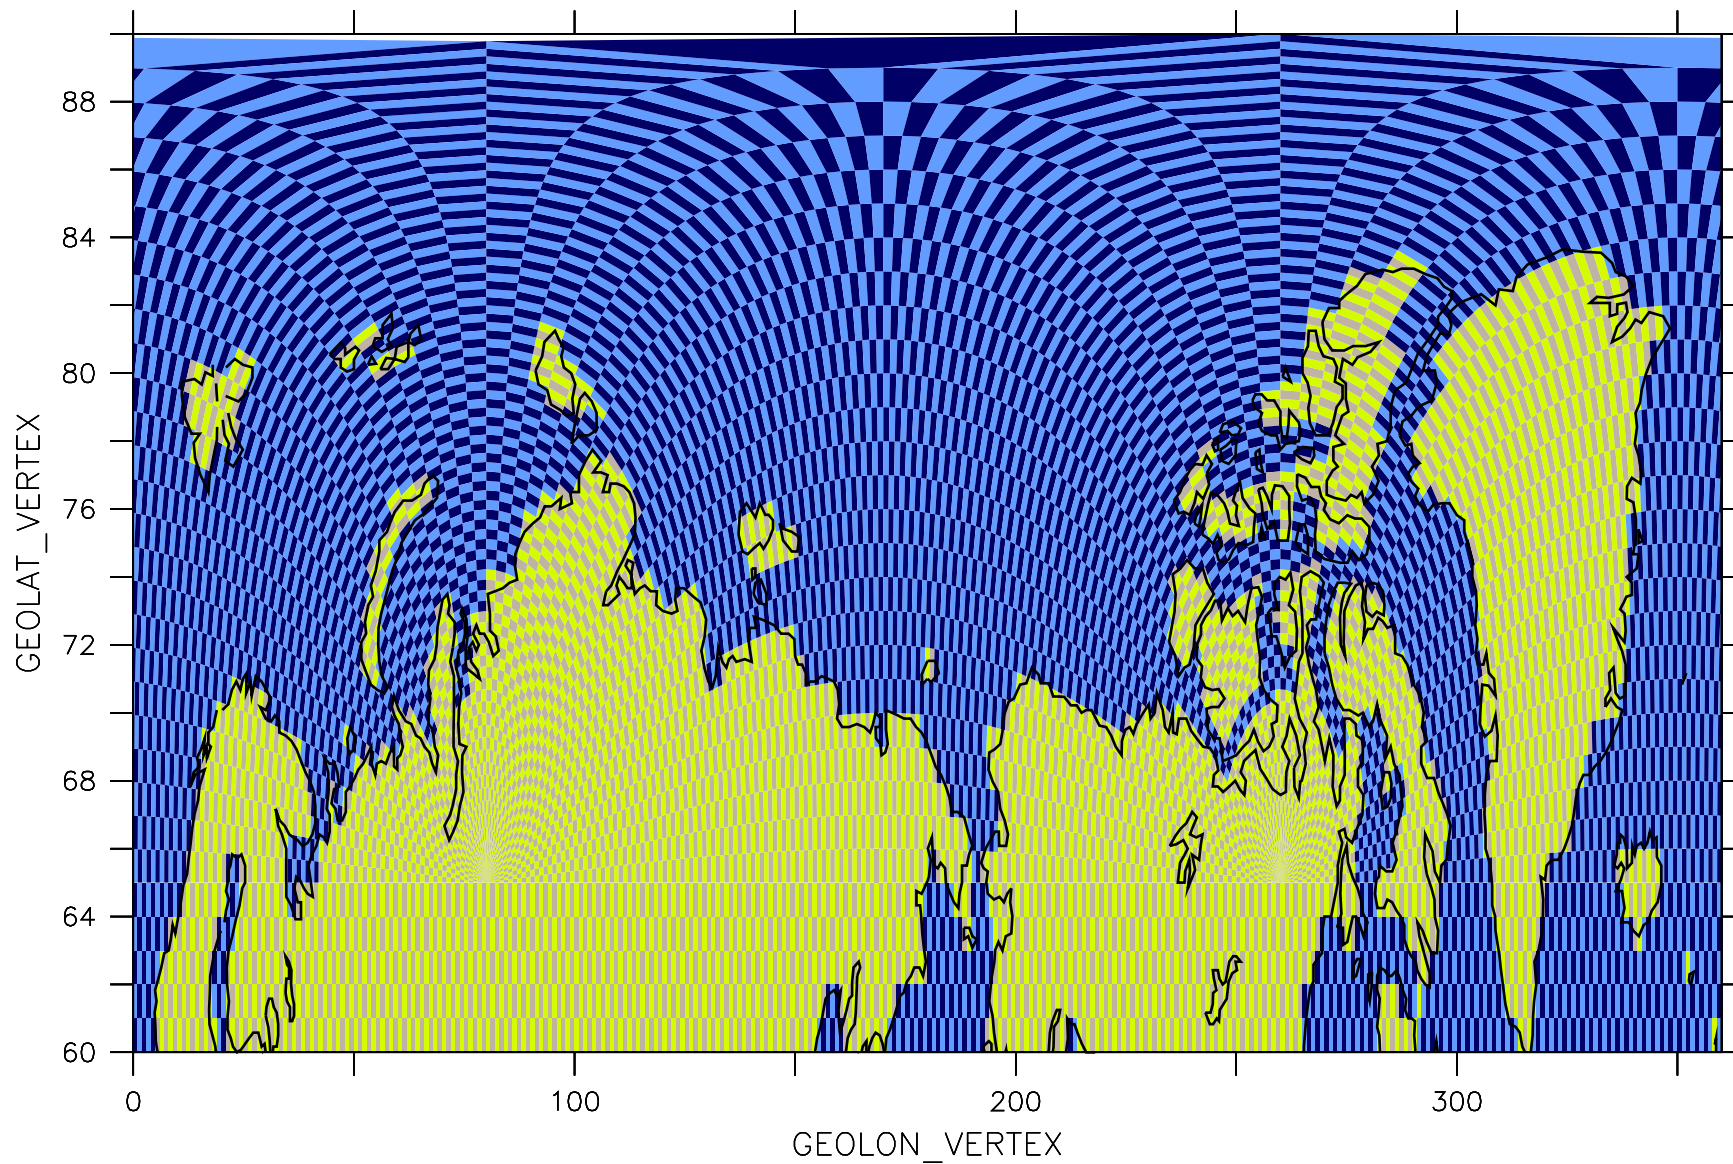

DEPTH (m) : 15
TIME : 15-FEB-1996 NOLEAP

DODS URL: http://nomads.gfdl.noaa.gov:9190/thredds/dodsC/tripolar_grid/

DATA SET: so

GFDL CM2.1, 20C3M (run2) climate of the 20th Century experiment (20C3M) output f